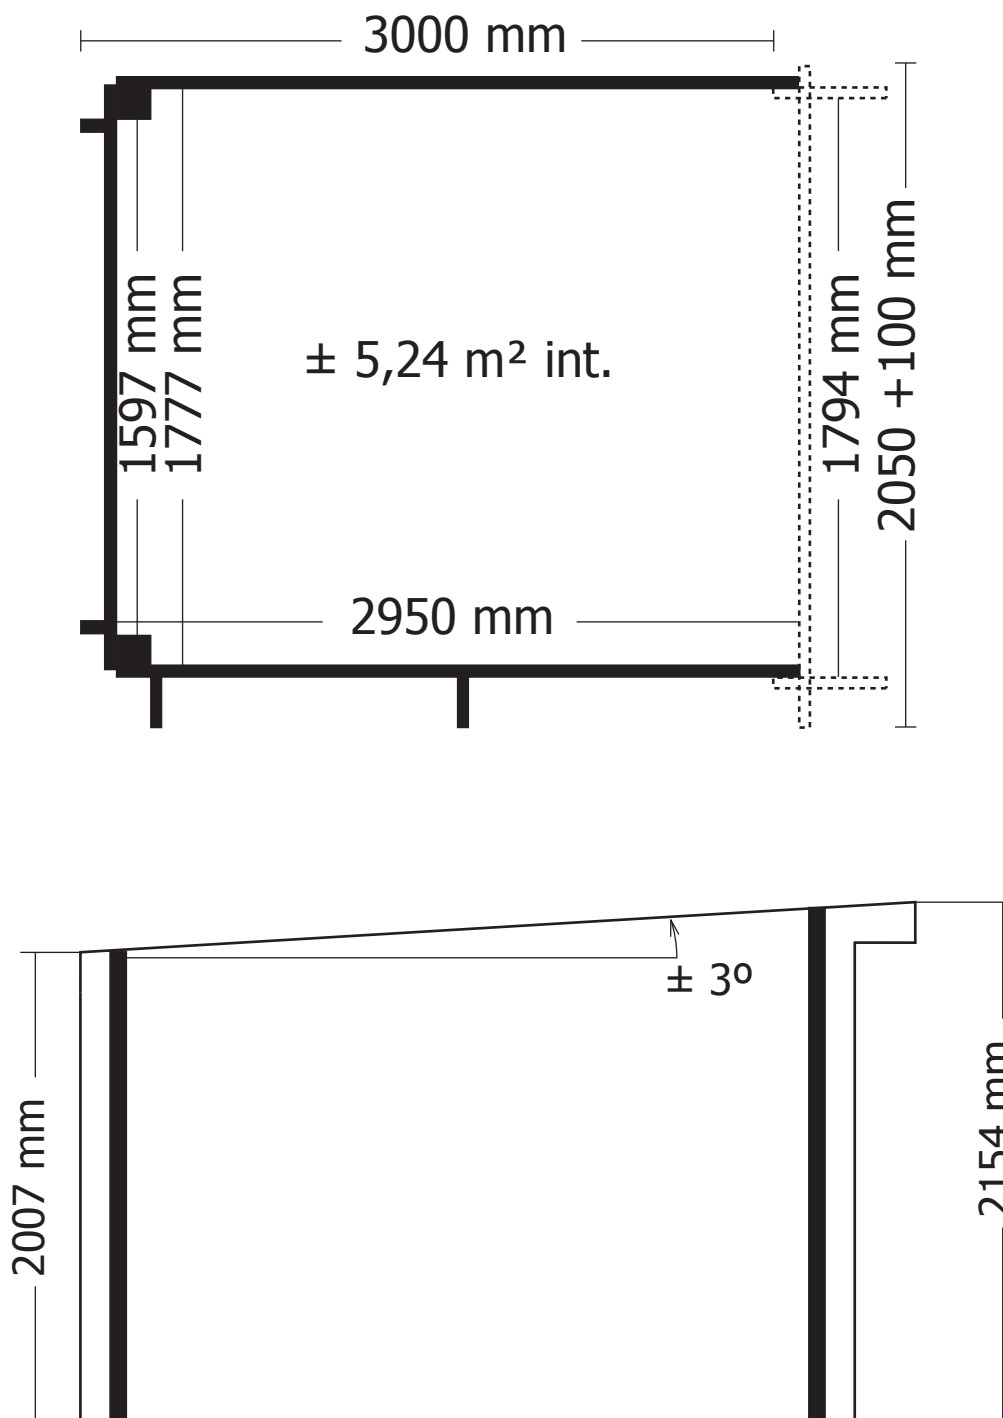

OPGELET : Behandel **ELK** onderdeel grondig aan alle zijden met een degelijk product dat beschermt tegen zon, weer en wind en tegen insecten en schimmels, **VOOR** de montage.

ATTENTION : Traitez à fond **CHAQUE** élément avec un produit protégeant contre les intempéries, les insectes et les moisissures intérieur et extérieur, **AVANT** le montage .