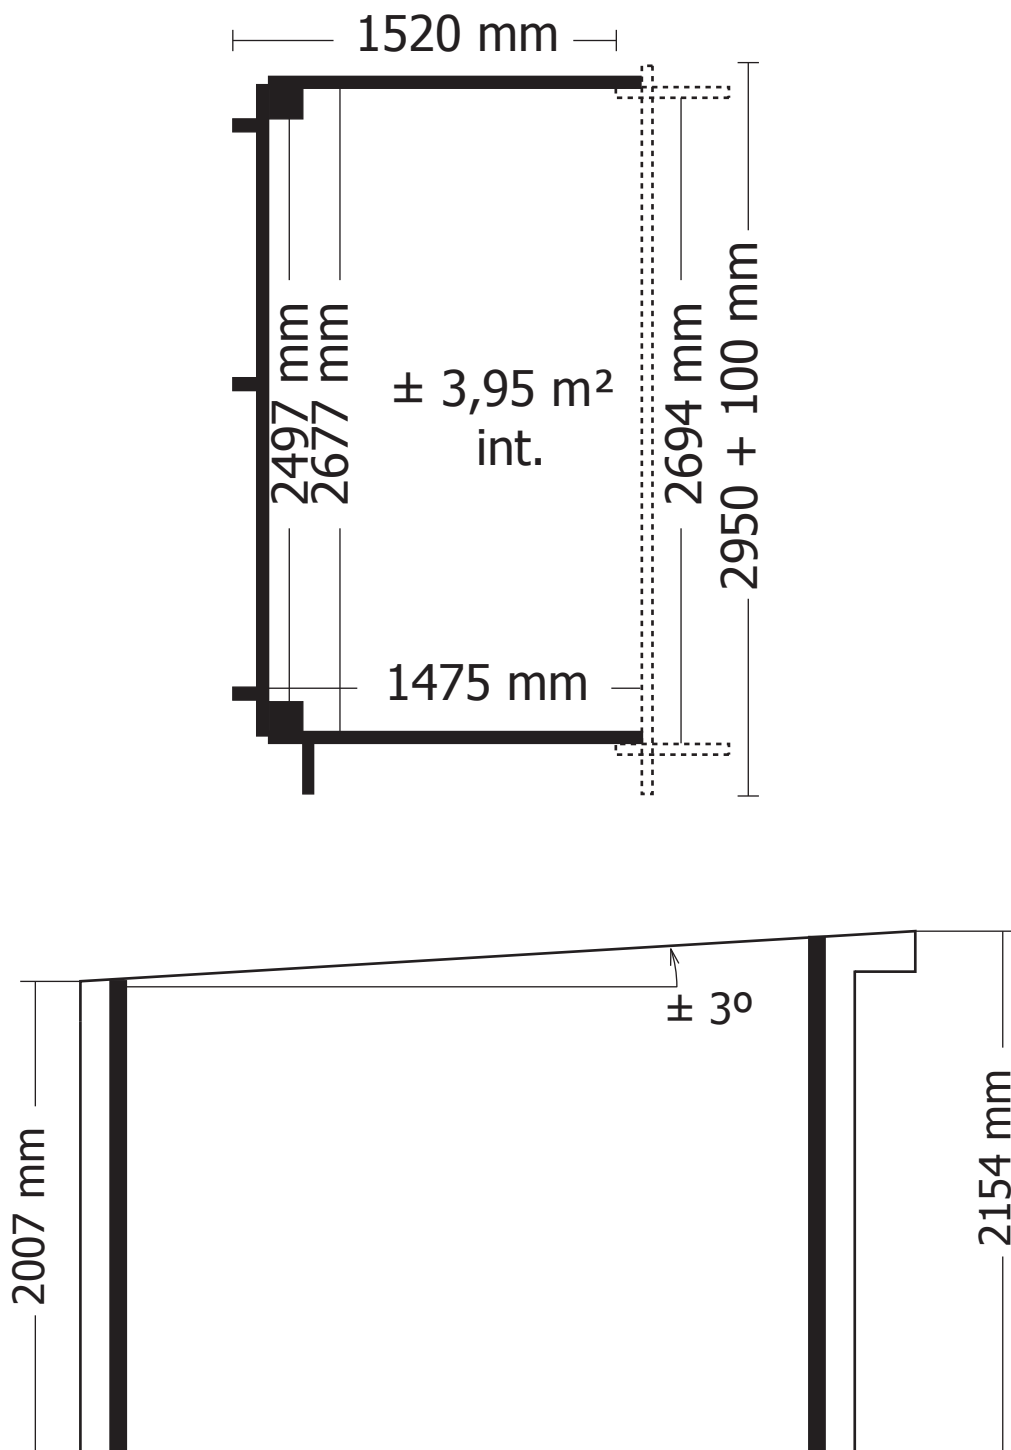

OPGELET : Behandel **ELK** onderdeel grondig aan alle zijden met een degelijk product dat beschermt tegen zon, weer en wind en tegen insecten en schimmels, **VOOR** de montage.

ATTENTION : Traitez à fond **CHAQUE** élément avec un produit protégeant contre les intempéries, les insectes et les moisissures intérieur et extérieur, **AVANT** le montage .