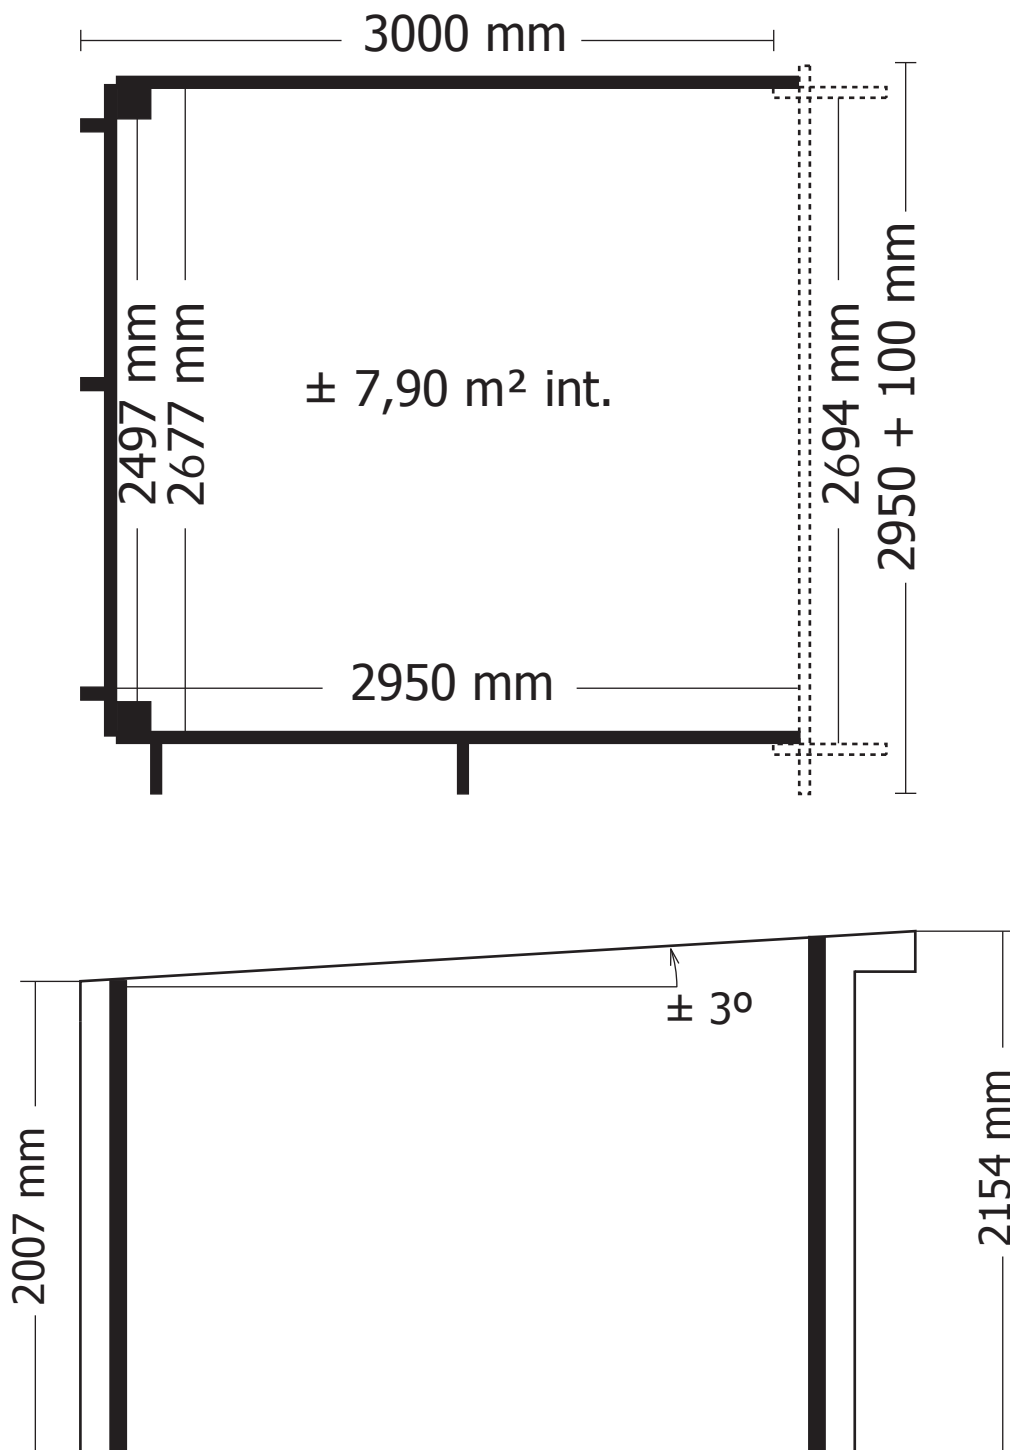

OPGELET : Behandel **ELK** onderdeel grondig aan alle zijden met een degelijk product dat beschermt tegen zon, weer en wind en tegen insecten en schimmels, **VOOR** de montage.

ATTENTION : Traitez à fond **CHAQUE** élément avec un produit protégeant contre les intempéries, les insectes et les moisissures intérieur et extérieur, **AVANT** le montage .