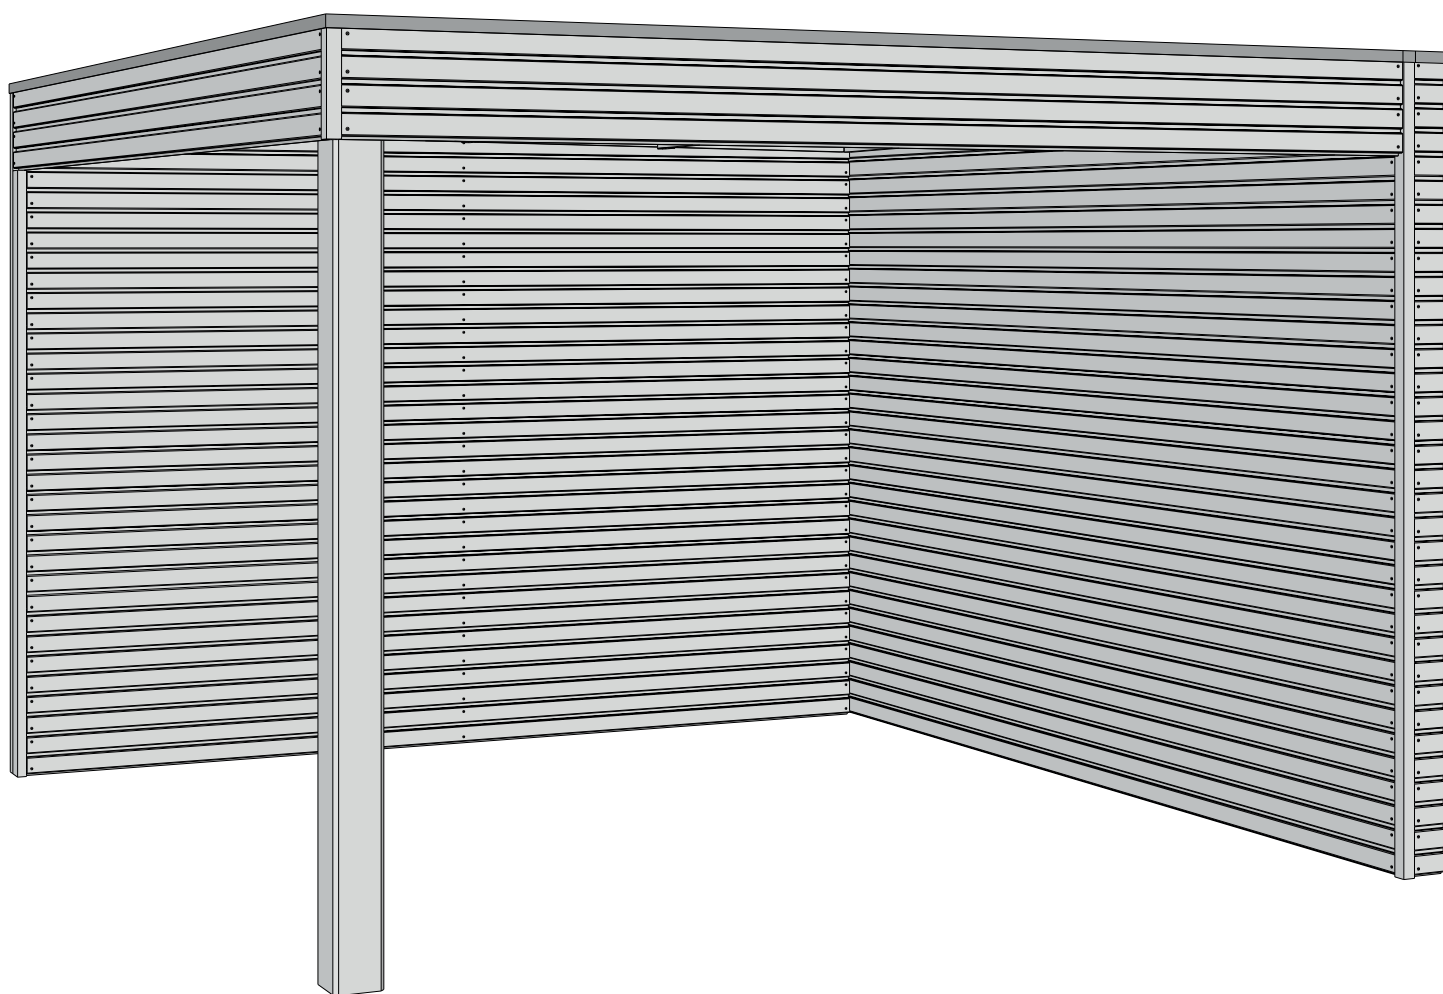

Goten - Gouttières

Bocht - Coude (90°) (Ref = 402006)		1
Bevestigingsbeugel - Fixation (Ref = 403001)		2
Mof - Manchon (Ref = 505002)		1

28MM 300X300 CM QBABH2 (ART 7230AB3030IMG)

WOODLANDS

QUALITY CABINS