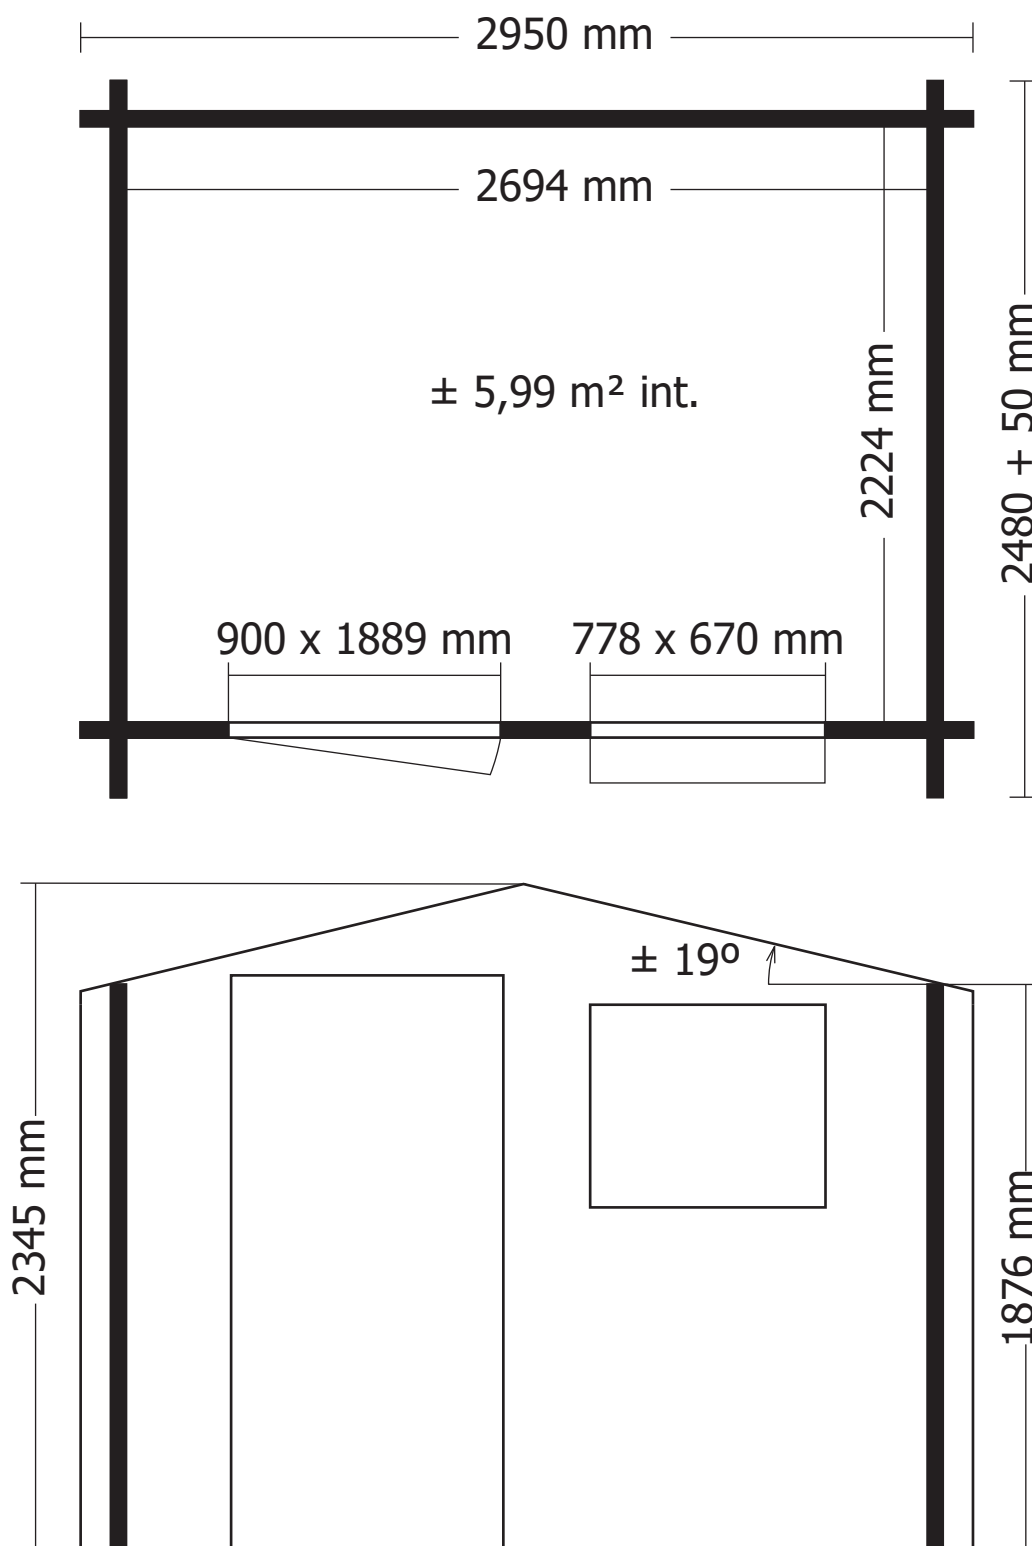

OPGELET : Behandel **ELK** onderdeel grondig aan alle zijden met een degelijk product dat beschermt tegen zon, weer en wind en tegen insecten en schimmels, **VOOR** de montage.

ATTENTION : Traitez à fond **CHAQUE** élément avec un produit protégeant contre les intempéries, les insectes et les moisissures intérieur et extérieur, **AVANT** le montage .