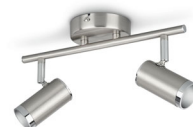

Philips myLiving  
Spotlamp

**ESPIMAS**

chromium  
LED

**myLiving**

50136/11/P1