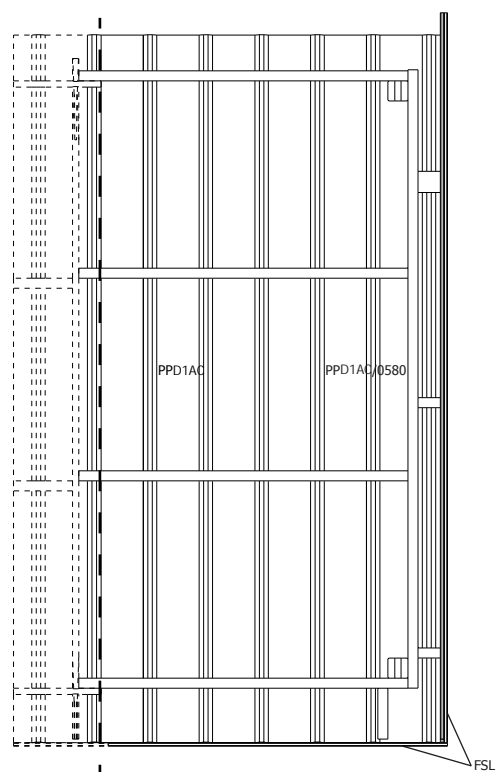

DAK - TOITURE